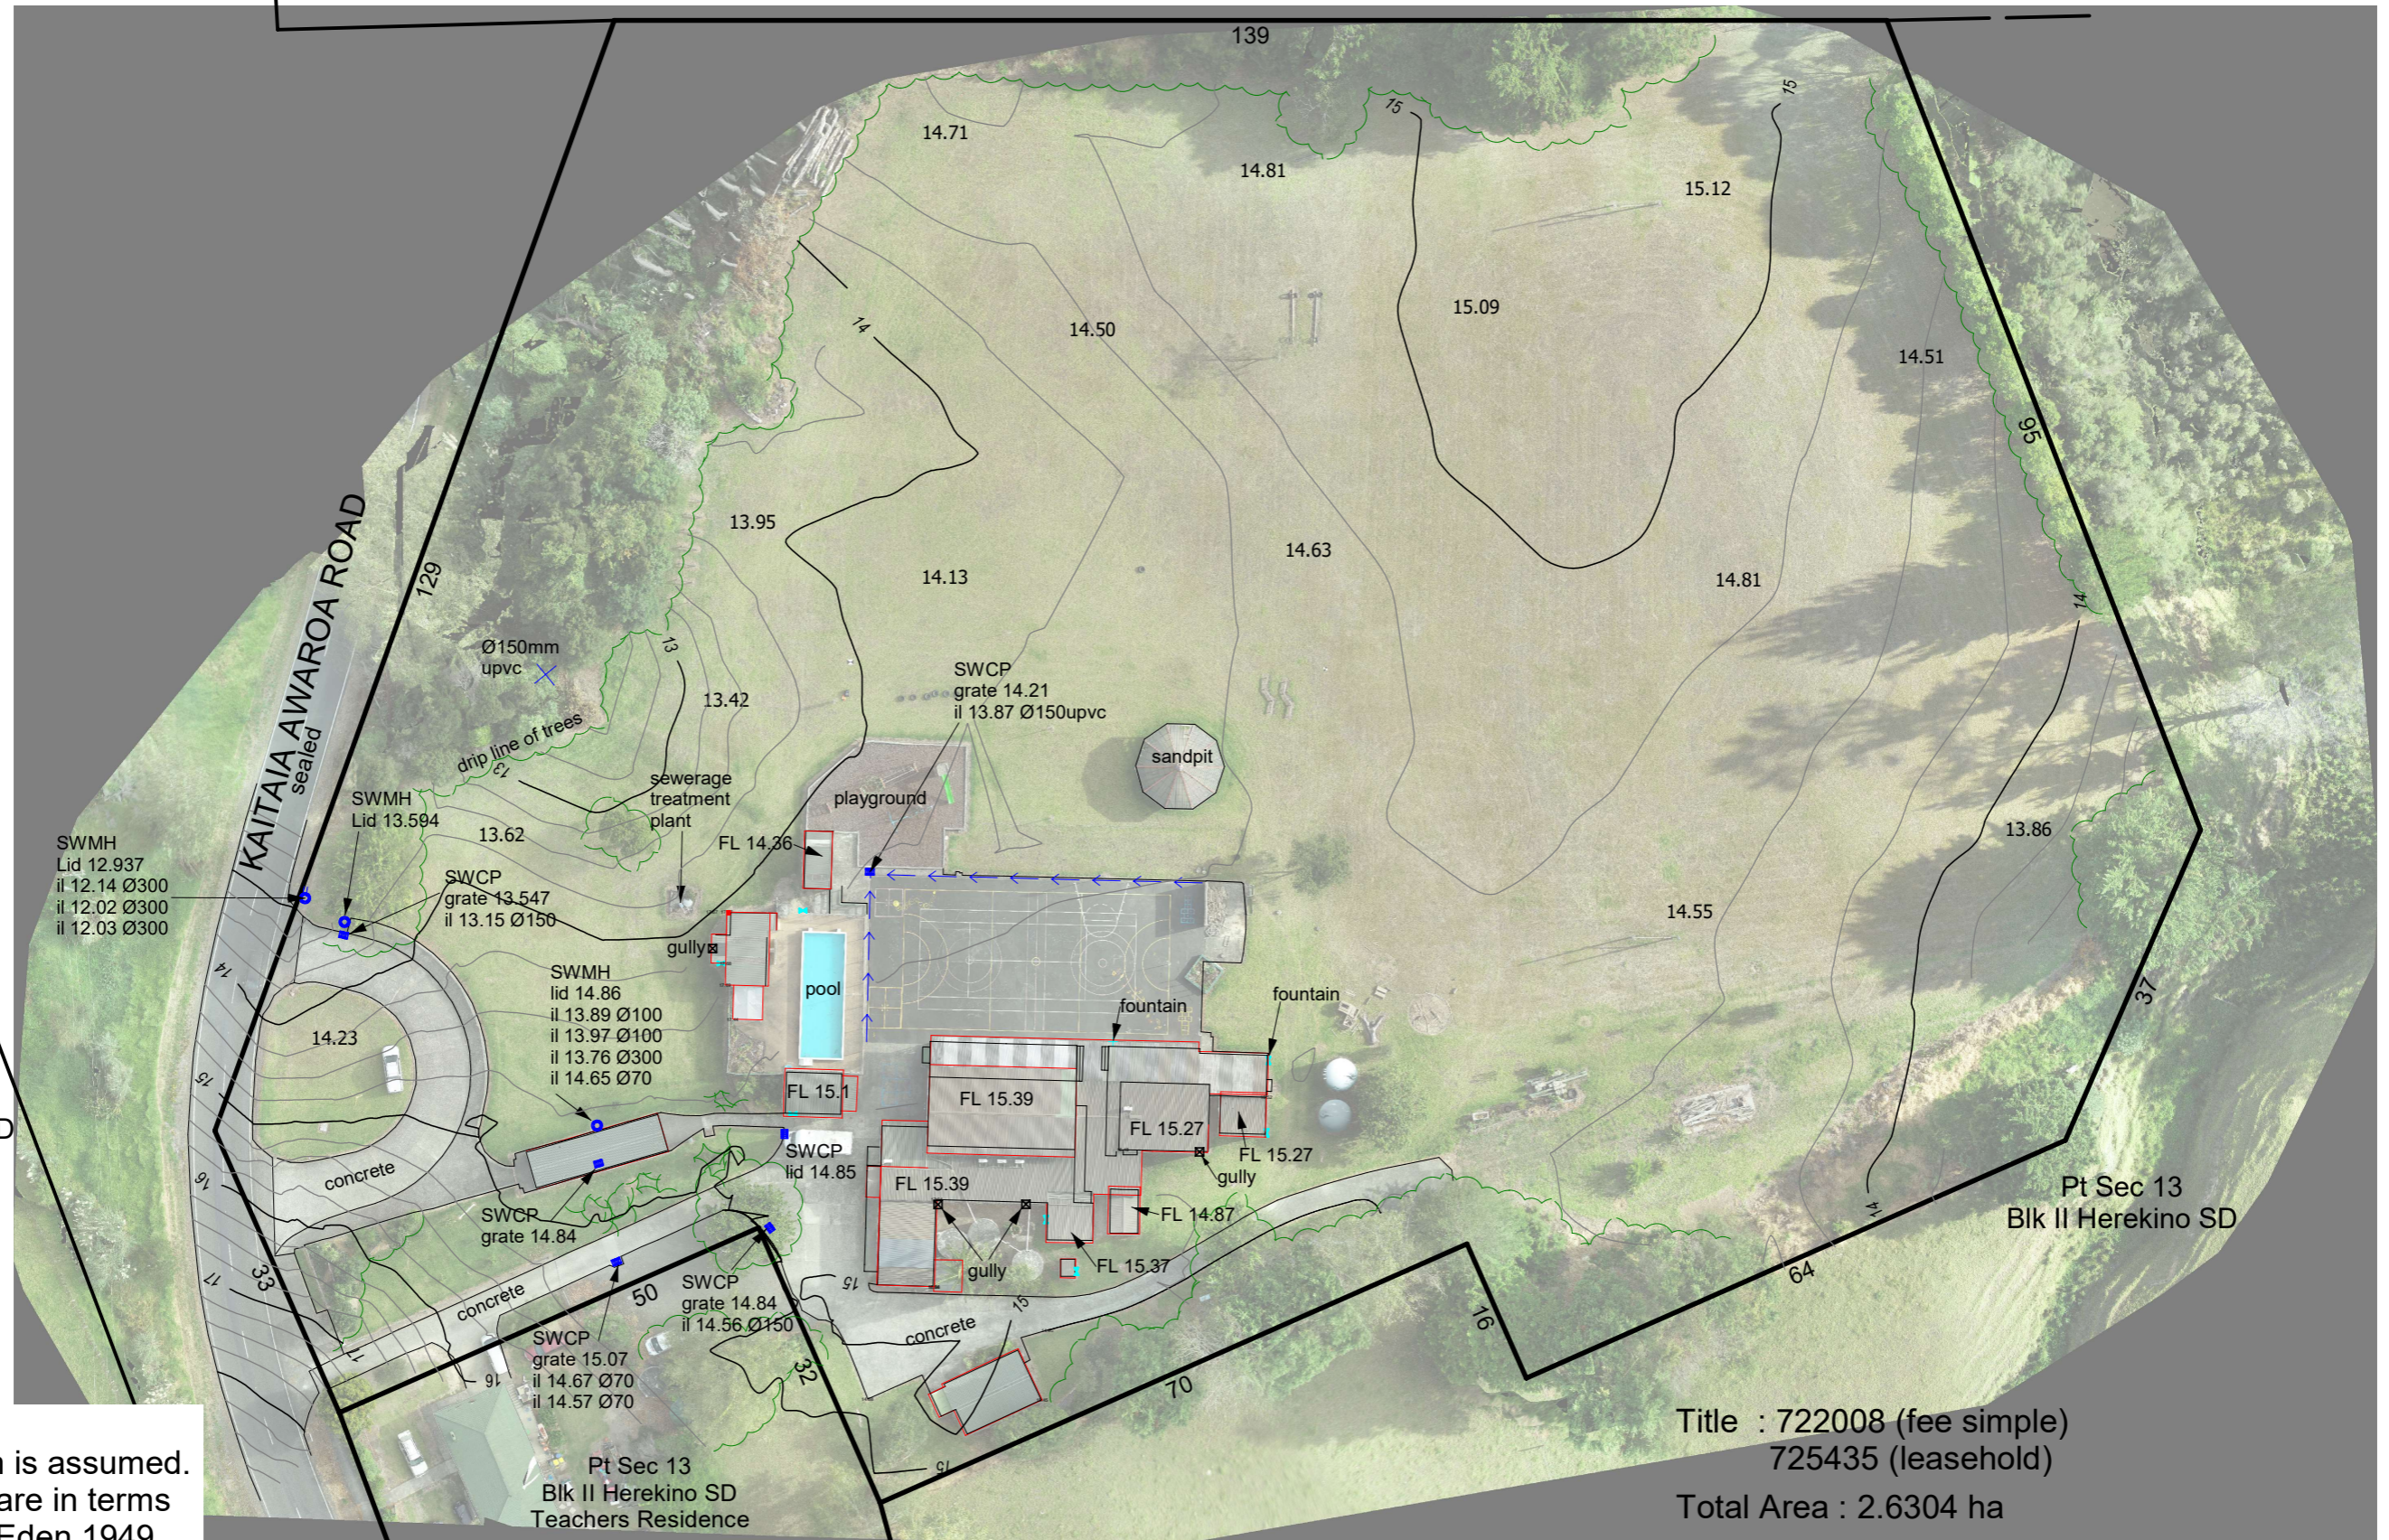

Pt Sec 15
Blk II Herekino SD

Pt Sec 1
Blk II Herekino SD

Pt Sec 13
Blk II Herekino SD

NOTE:
Height datum is assumed.
Coordinates are in terms
of NZGD Mt Eden 1949

Title : 722008 (fee simple)
725435 (leasehold)

Total Area : 2.6304 ha

Contour interval : 0.25m
Dir : Drawing001
Scale @ A3 : 1:750
Date : 29/03/2022

REF : 8082

TOPOGRAPHIC SURVEY OF HEREKINO SCHOOL LOT 1 DP 35350